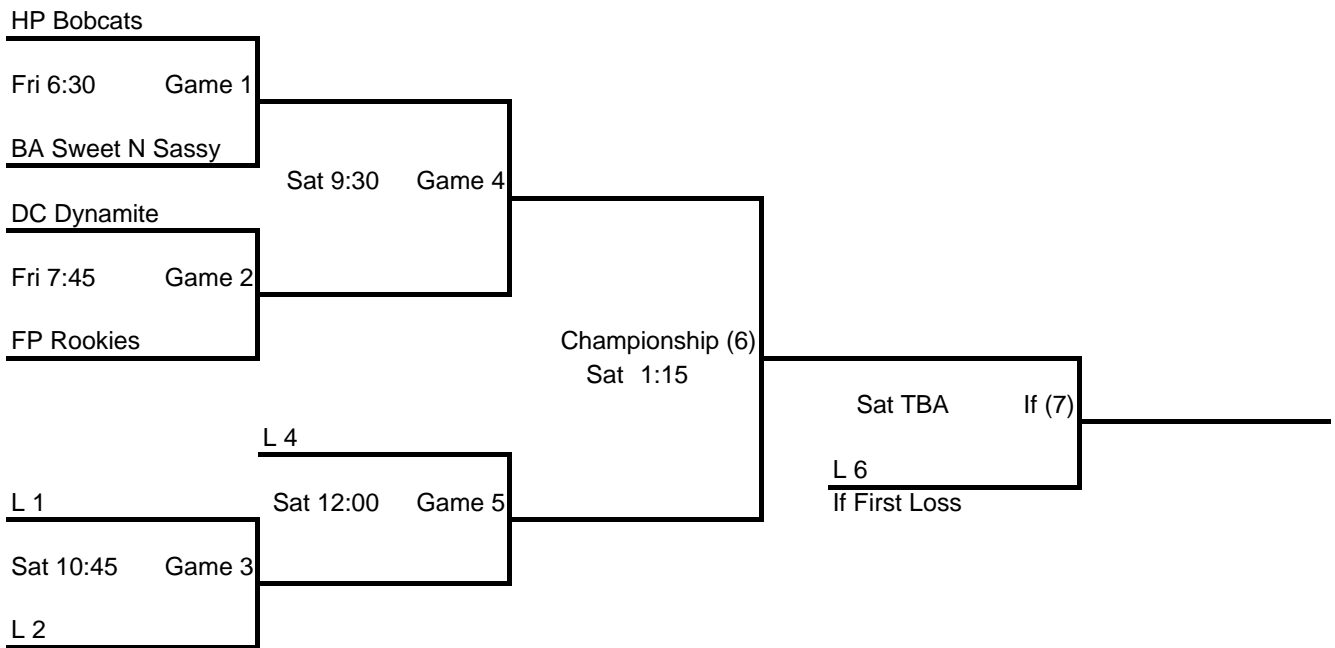

2007 End of Season Tournament 8&U A

Fairplay Park - May 11th & 12th

All Games on Field 2

League Rules

Games are 65 minutes except championship which is 6 innings or run rule

Field 2 is the large field near the concession stand