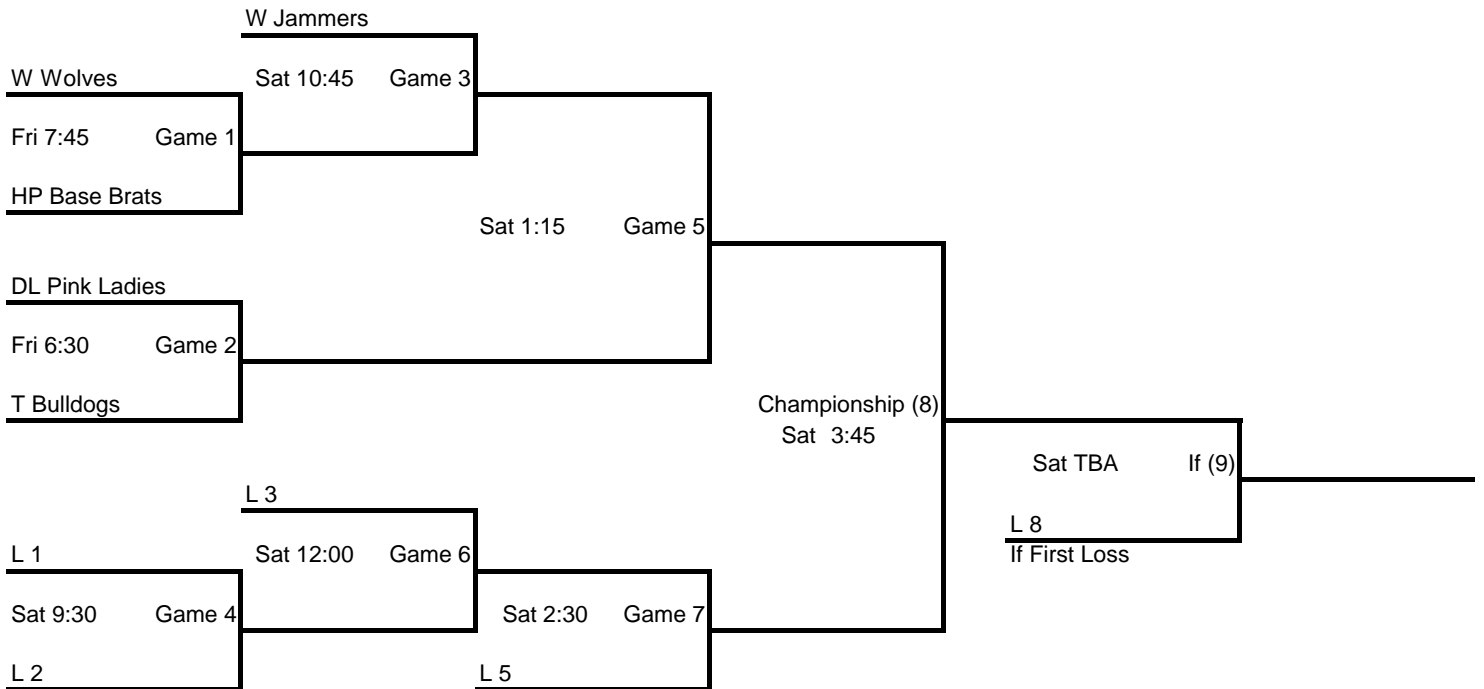

2007 End of Season Tournament 8&U B

Fairplay Park - May 11th & 12th

All Games on Field 5

League Rules

Games are 65 minutes except championship which is 6 innings or run rule

Field 5 is small on left as you come into the park.